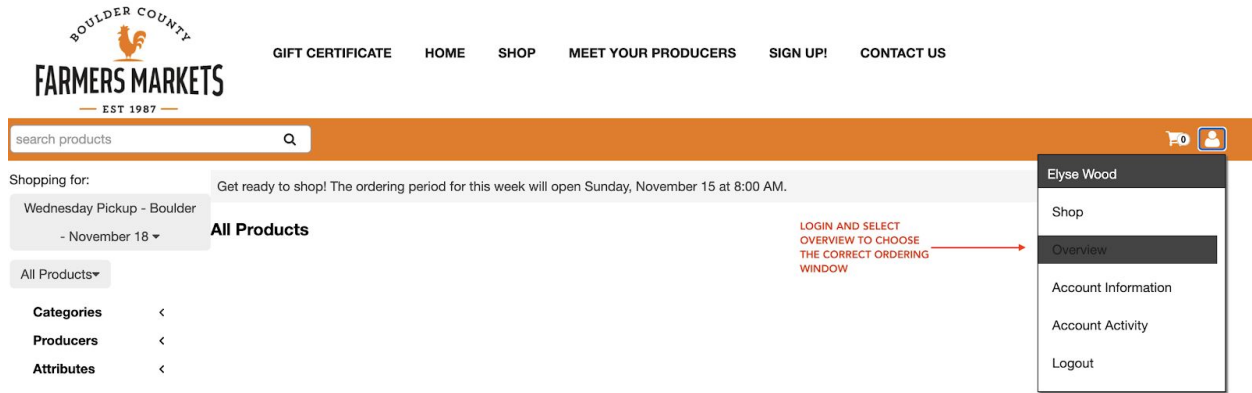

# Boulder Wednesday Pickup 11/18

STEP ONE - Login and go to your account overview section.

STEP TWO - Select your location and then your pickup chopping period.

STEP THREE - You'll be redirected to the shopping page, select your shopping sub-period again.