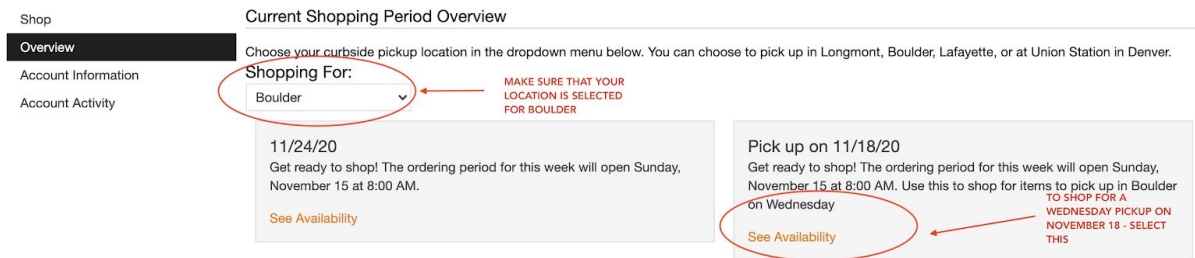

# Boulder Wednesday Pickup 11/18

STEP ONE - Login and go to your account overview section.

STEP TWO - Select your location and then your pickup chopping period.

STEP THREE - You'll be redirected to the shopping page, select your shopping sub-period again.