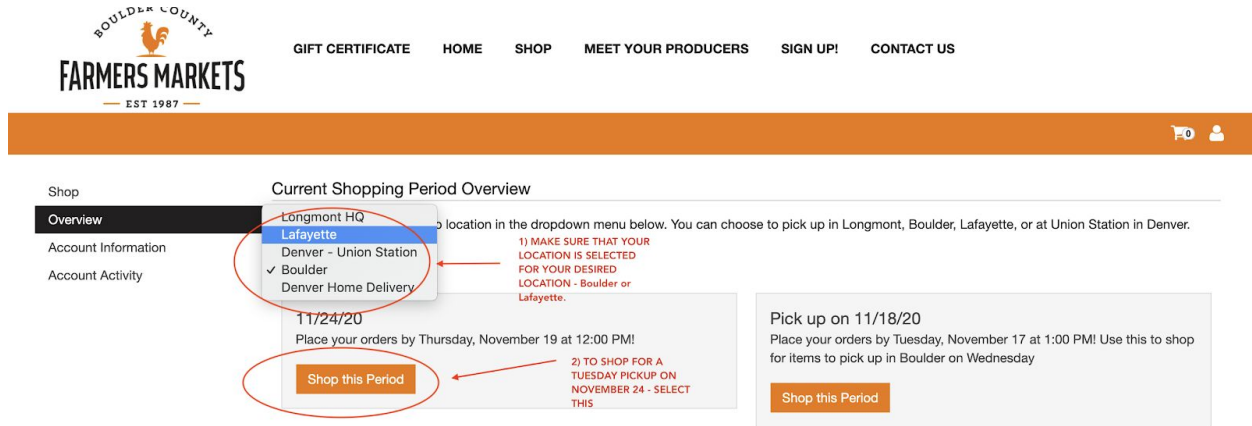

# Boulder or Lafayette Tuesday Pickup 11/24 - Thanksgiving Week!

STEP ONE - Login and go to your account overview section.

STEP TWO - Select your location (very important\*\*) and then your pickup shopping period.

STEP THREE - You'll be redirected to the shopping page, select your shopping sub-period again.