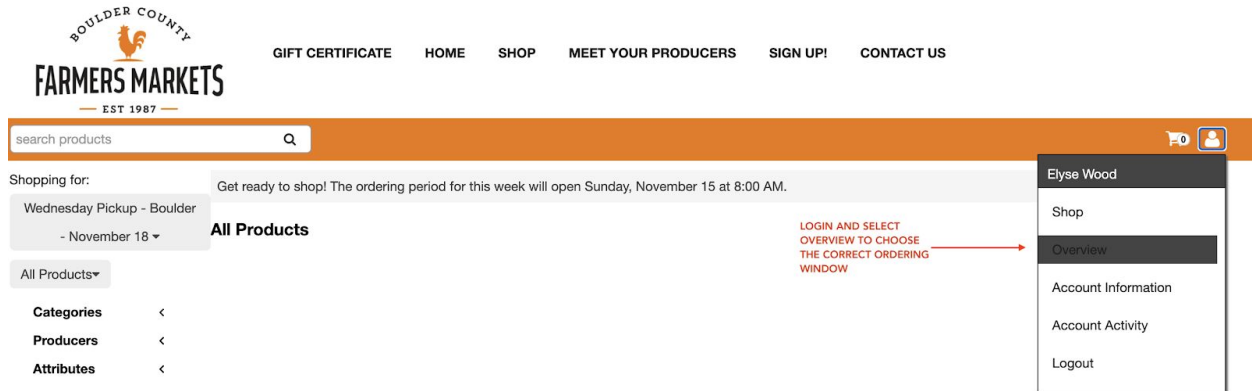

# Boulder or Lafayette Tuesday Pickup 11/24 - Thanksgiving Week!

STEP ONE - Login and go to your account overview section.

STEP TWO - Select your location (very important\*\*) and then your pickup shopping period.

STEP THREE - You'll be redirected to the shopping page, select your shopping sub-period again.