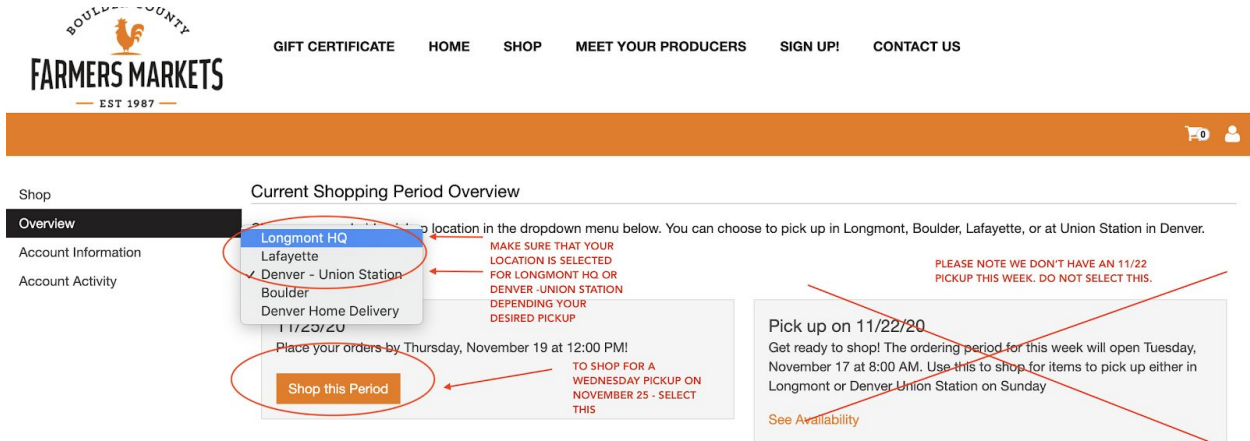

Longmont or Denver Wednesday Pickup 11/25 - Thanksgiving Week!

STEP ONE - Login and go to your account overview section.

STEP TWO - Select your location (very important**) and then your pickup shopping period.

STEP THREE - You'll be redirected to the shopping page, select your shopping sub-period again.