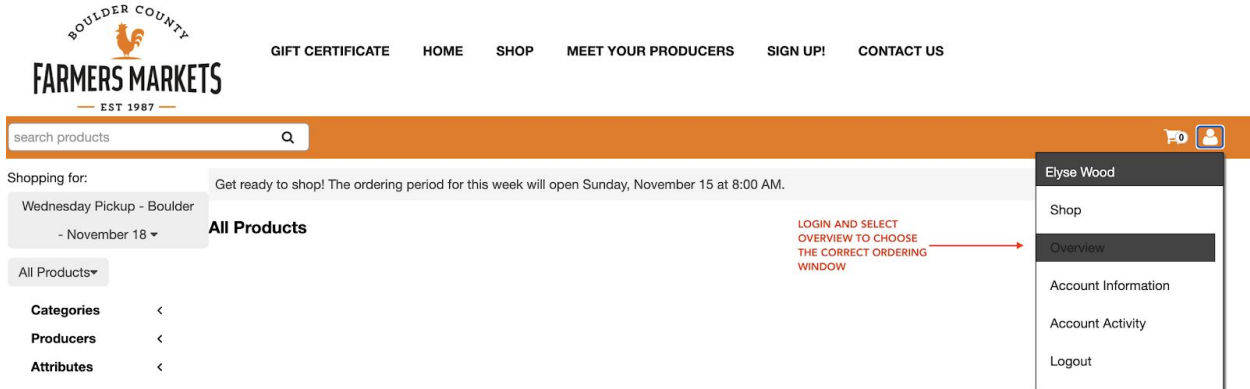

Longmont or Denver Wednesday Pickup 11/25 - Thanksgiving Week!

STEP ONE - Login and go to your account overview section.

STEP TWO - Select your location (very important**) and then your pickup shopping period.

STEP THREE - You'll be redirected to the shopping page, select your shopping sub-period again.